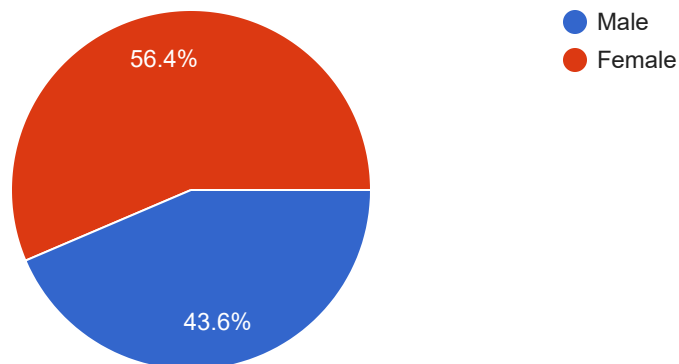

195 more responses are hidden

Gender

 Copy

296 responses

Contact No.

296 responses

7328039597

9337173946